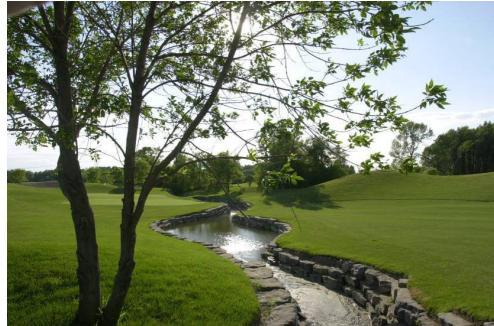

BENEFITS OF A MEMBERSHIP TO THE CLUB DE GOLF DE L'ILE DE MONTREAL

- Golf Club 36 holes and therefore very ease to obtain departures
- Two courses that offer you a variety of extremely interesting plan of the game:

The *Island*, a journey of traditional style *parkland* with woodlands and lakes; a normal 70 of 6,500 yards